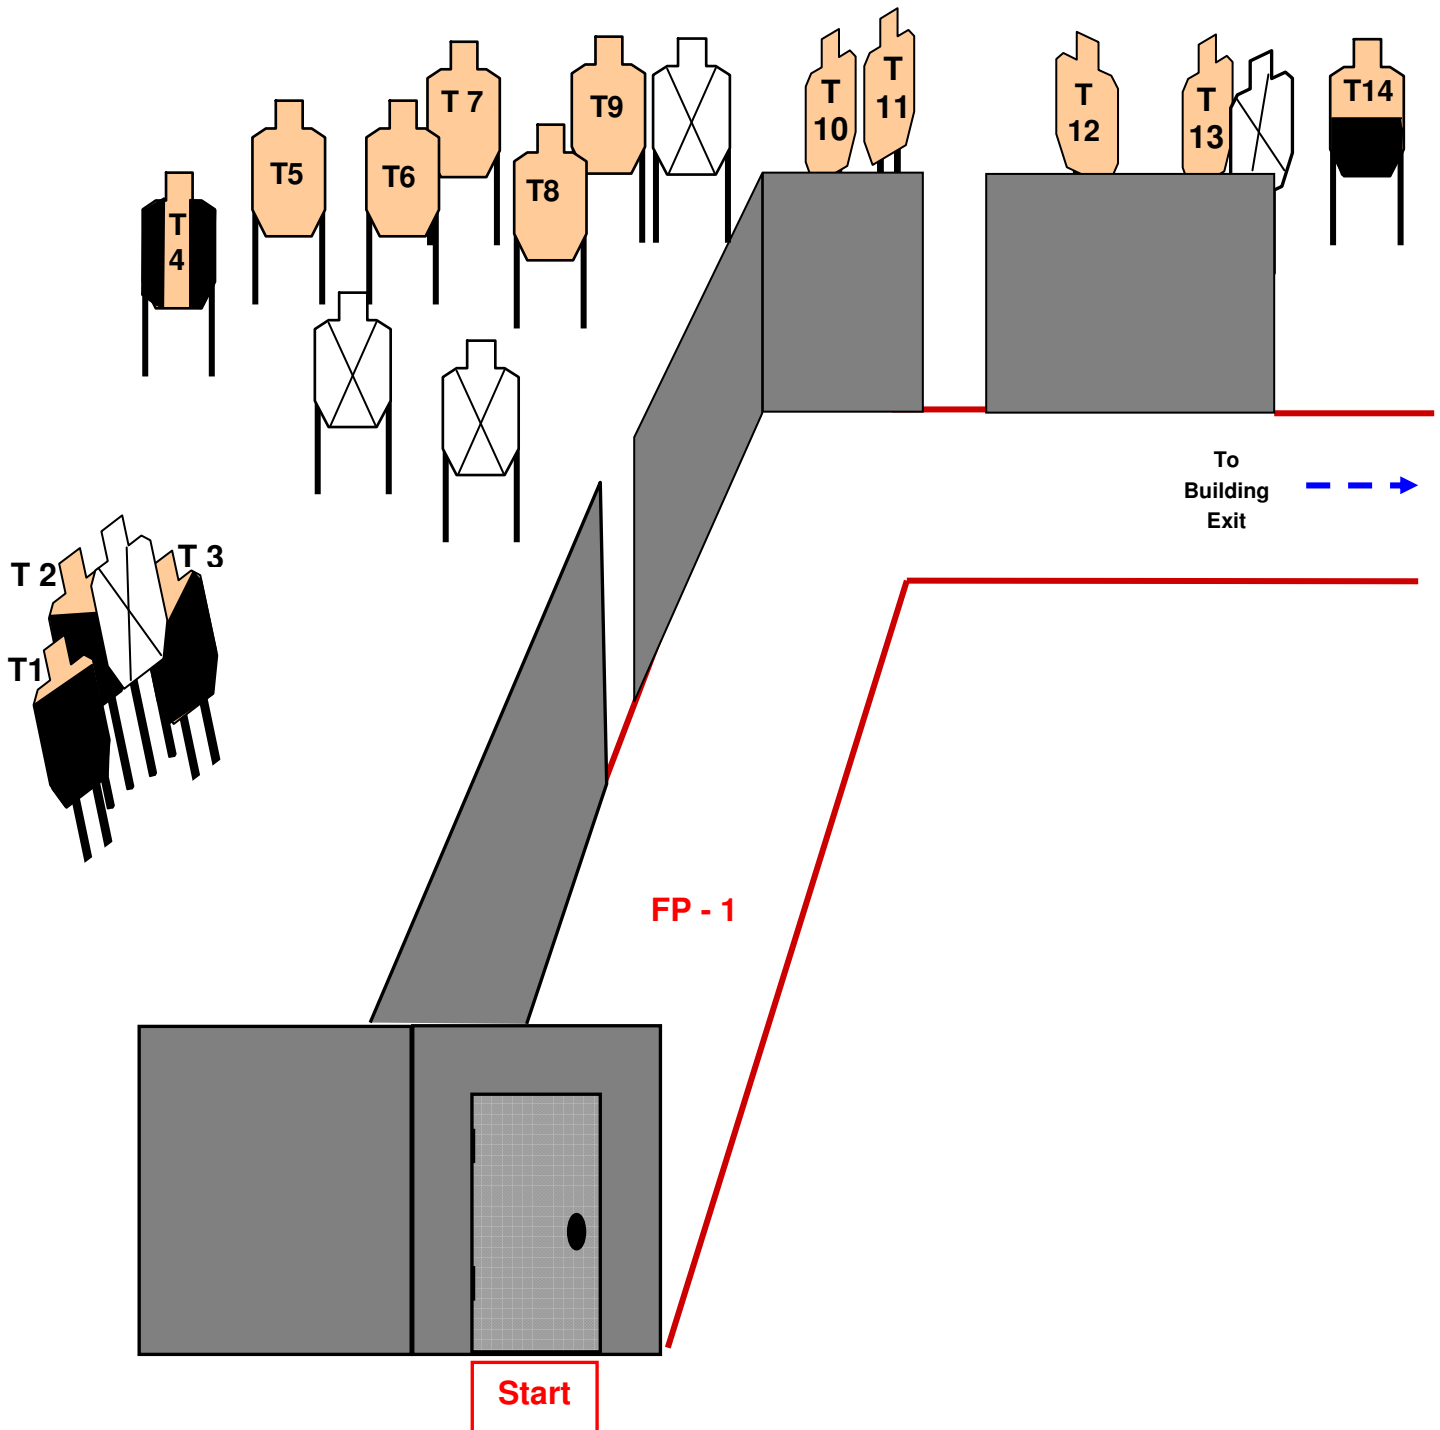

NRA TACTICAL POLICE COMPETITION

Course: 6

Course Name: Burglary Search

PAGE 1 of 2

Stage Type: Scenario Based

Start/Stop: Shot Timer / Last Shot

Targets: 14 Paper & 3 Steel

Scoring: TPC - Best 2 Hits on Paper / Full Value for Any Hit on T1 thru T3 / RO Called Hit on Steel

Firearms / Rounds Required: Patrol Rifle / 31 Rounds

Start Position: Standing at closed door. Loaded Rifle with safety On at Shoulder Ready.

Course Description: You have been dispatched to a burglary alarm call. You found the front door lock smashed and hear someone pleading not to be shot. On command, open door, enter building and search & engage Threats T-1 thru T-14 as seen. Once through, move to Firing Point 2 and search for additional Threats. All walls are Cover. **See Page Two for additional description.**

Course Designed By: Cody Ray & Lee Neel of Collin County IDPA, Greenville, Texas (Converted to TPC by NRA)

NRA TACTICAL POLICE COMPETITION

Course: 6

Course Name: Burglary Search

PAGE 2 of 2

Course Continued: You get to the exit of the building and hear gunfire. You exit and move to a shed for cover & concealment. As you near the shed you see suspects near the wood line and they begin firing at you. From Firing Point 2 engage static Steel Threats 1, 2 & 3. RO will call Hits.

S 2

S 1

S 2

Course Designed By: Cody Ray & Lee Neel of Collin County IDPA, Greenville, Texas (Converted to TPC by NRA)