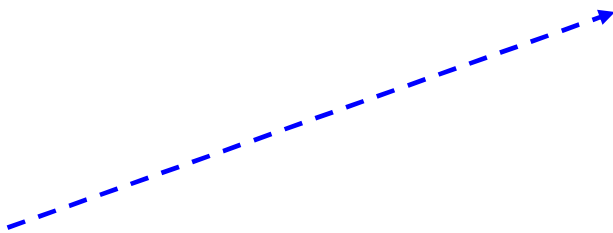

NRA TACTICAL POLICE COMPETITION

Course: 6

Course Name: Burglary Search

PAGE 2 of 2

Course Continued: You get to the exit of the building and hear gunfire. You exit and move to a shed for cover & concealment. As you near the shed you see suspects near the wood line and they begin firing at you. From Firing Point 2 engage static Steel Threats 1, 2 & 3. RO will call Hits.

S 2

S 1

S 2

Course Designed By: Cody Ray & Lee Neel of Collin County IDPA, Greenville, Texas (Converted to TPC by NRA)