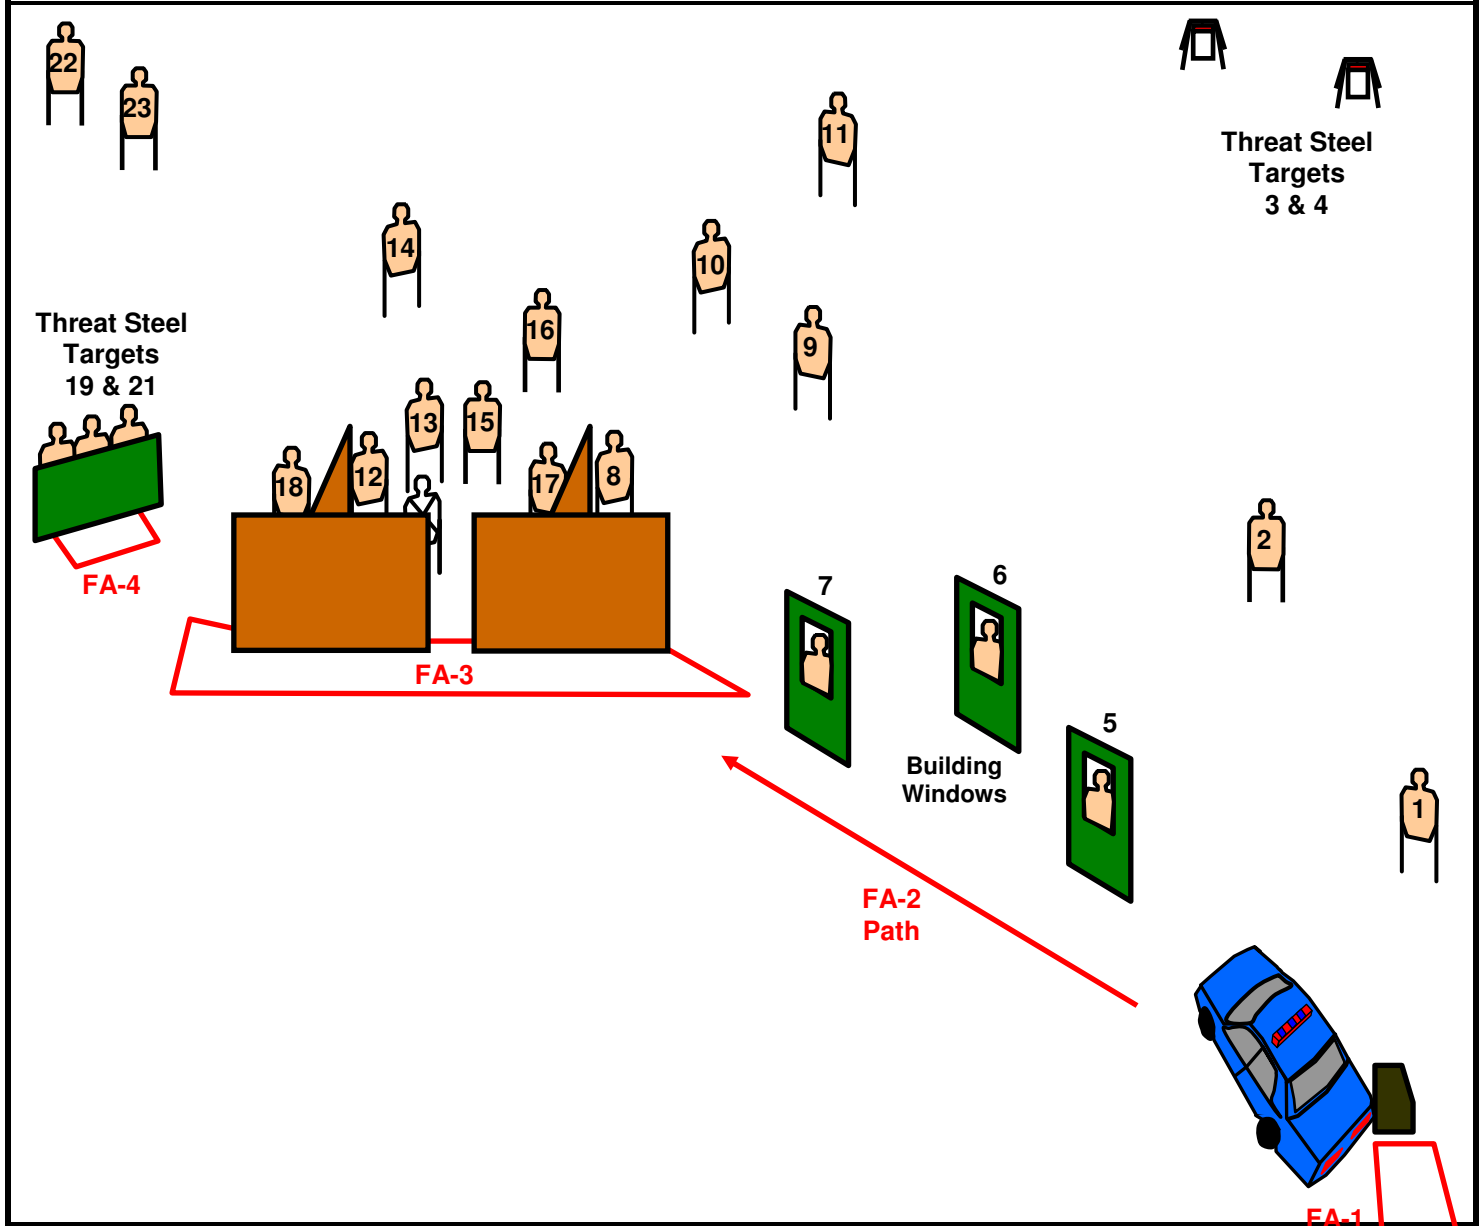

NRA TACTICAL POLICE COMPETITION

Course: NPSC 1	Course Name: Armored Car Depot Robbery	R - 2014
Course Type: Scenario Based	Start/Stop: Shot Timer / Last Shot - 180 Max Time	
Targets: 2 Steel / 21 Paper	Scoring: TPC - Best 2 Hits on Paper / RO Will Call Steel Hits	
Firearms / Rounds Required: Patrol Rifle = 44 Rounds		
Start Position: Rifle loaded to Cruiser Safe (Safety ON, Bolt closed on empty Chamber, loaded magazine locked in magazine well) inside security case in trunk. NO ammunition on person. All additional rifle magazines placed in provided Grab & Go Bag and secured in trunk. Seated in cruiser with seatbelt at 10 & 2.		
Course Description: You are first to arrive at an Active Shooter call at an Armored Car Depository. As you arrive you see gunman shooting at some people in a parking lot. On the Start Signal bail out of your cruiser, retrieve your Patrol Rifle and engage Threat Targets 1 thru 4 from FA-1. Advance to FA-3, following FA-2 Path, staying to the LEFT of the marked path and engage Threat Targets 5 thru 7 enroute. Within FA-3, engage Threat Targets 8 thru 18. Move to FA-4 and engage Threat targets 19 thru 23.		