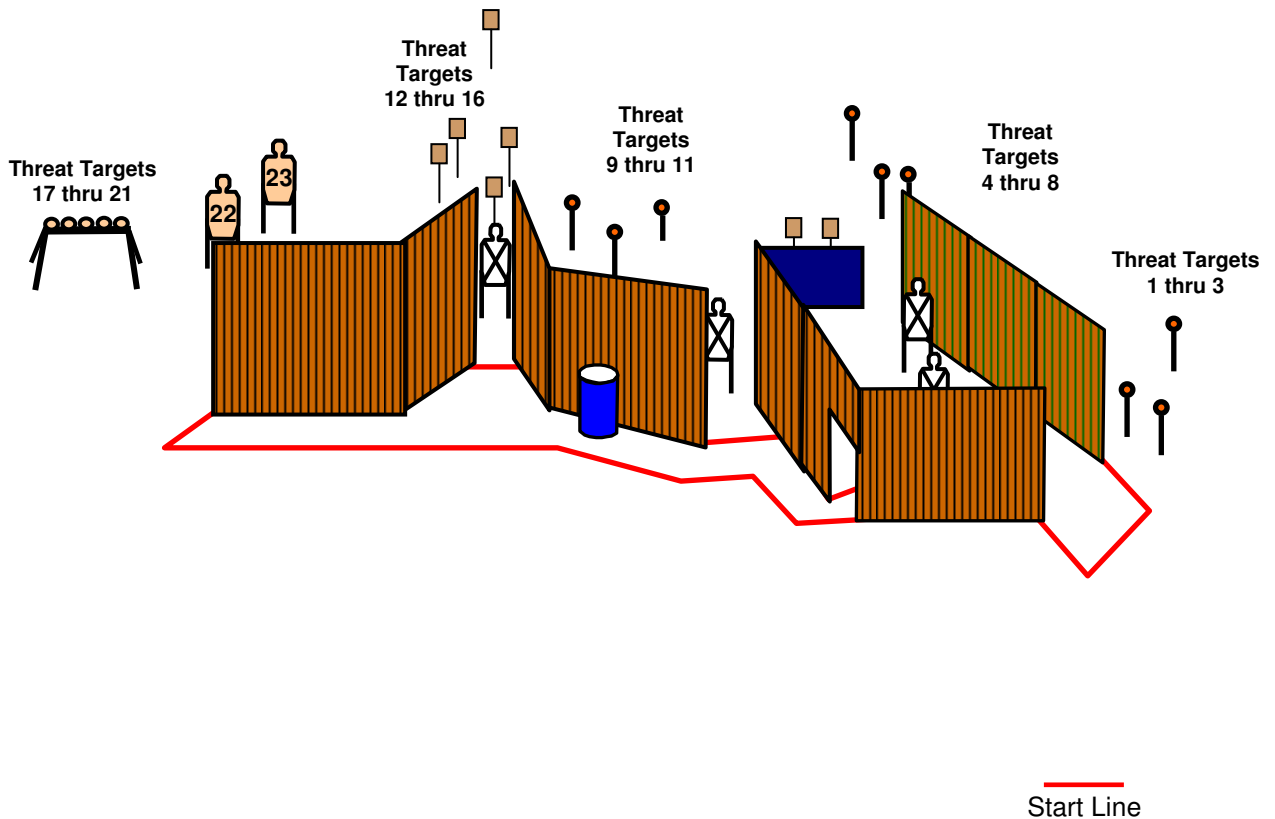

NRA TACTICAL POLICE COMPETITION

Course: BC 1	Course Name: Jackson's Walk	HS - 4011
Course Type: Skill Based	Start/Stop: Shot Timer / Last Shot - 180 Max Time	
Targets: 9 Clays / 12 Steel / 2 Paper	Scoring: Best 2 hits on Paper / Steel Must Fall / Clays Must Break	
Firearms / Rounds Required: Duty Shotgun = 11 Birdshot Rounds / Duty Handgun = 14		
Start Position: Shotgun loaded to Cruiser Safe with 3 rounds (Safety ON, Bolt Locked on Empty Chamber, and Magazine Tube Loaded with 3 Rounds). Standing facing up range, Shotgun in Safety Circle Position with toes touching Start Line.		
Course Description: On the Start Signal engage Threat Targets 1 thru 11 with Duty Shotgun (no handgun transition allowed) from within the Firing Area. Place Duty Shotgun in barrel Muzzle Down with Safety ON, transition to Duty handgun and engage Threat Targets 12 thru 23.		
NOTES: Duty Shotgun cannot be loaded with additional rounds until one Shotgun Target has been engaged and hit. = 2 Procedurals for Violation		