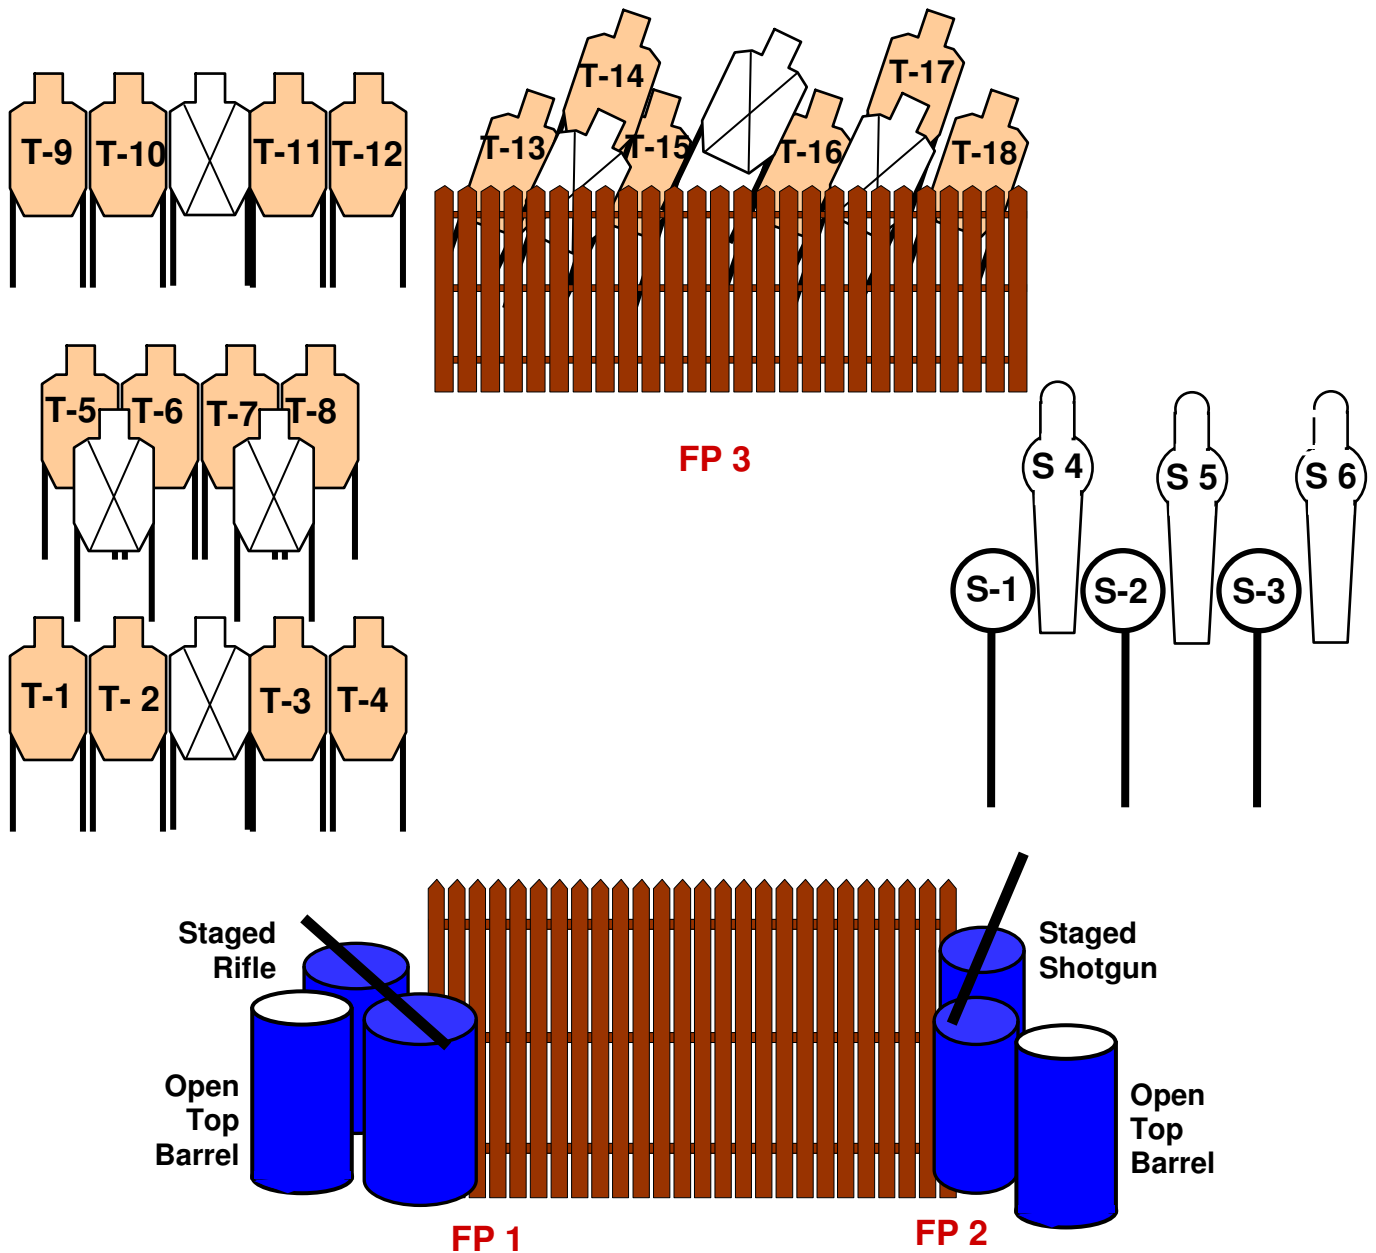

NRA TACTICAL POLICE COMPETITION

Course: 3 | **Course Name:** Three Gun Challenge

Stage Type: Skill Based Handgun-Rifle-Shotgun | **Start/Stop:** Shot Timer / Last Shot

Targets: 18 Paper & 6 Steel | **Scoring:** TPC - Best 2 Hits on Paper / Steel Must Fall

Firearms / Rounds Required: Duty Handgun = 12 Rounds | Shotgun = 6 Birdshot | Rifle = 24 Rounds

Course Description: Shooter's choice to start with Rifle or Shotgun. On command engage Rifle Threats T-1 thru T-12 or Shotgun Threats S-1 thru S-6. Place safety ON and place Long Gun muzzle down in open top barrel. Move to second Long Gun Firing Point. Chamber and engage appropriate Threat Targets. Place safety ON and place Long Gun muzzle down in open top barrel. Draw Handgun and move towards Firing Point 3, engaging Threat Targets T-13 thru T-18 as seen, firing on the move or static. Fence walls are Cover.

Start Position: Secondary Long Gun staged at second Firing Point loaded to Cruiser Safe and placed on barrels, muzzle down range. Shooter standing at Firing Point 1 or 2 with Handgun Loaded & Holstered, and Primary Long Gun loaded with safety ON, at Shoulder Ready.

Course Designed By: Cody Ray & Lee Neel of Collin County IDPA, Greenville, Texas (Converted to TPC by NRA)