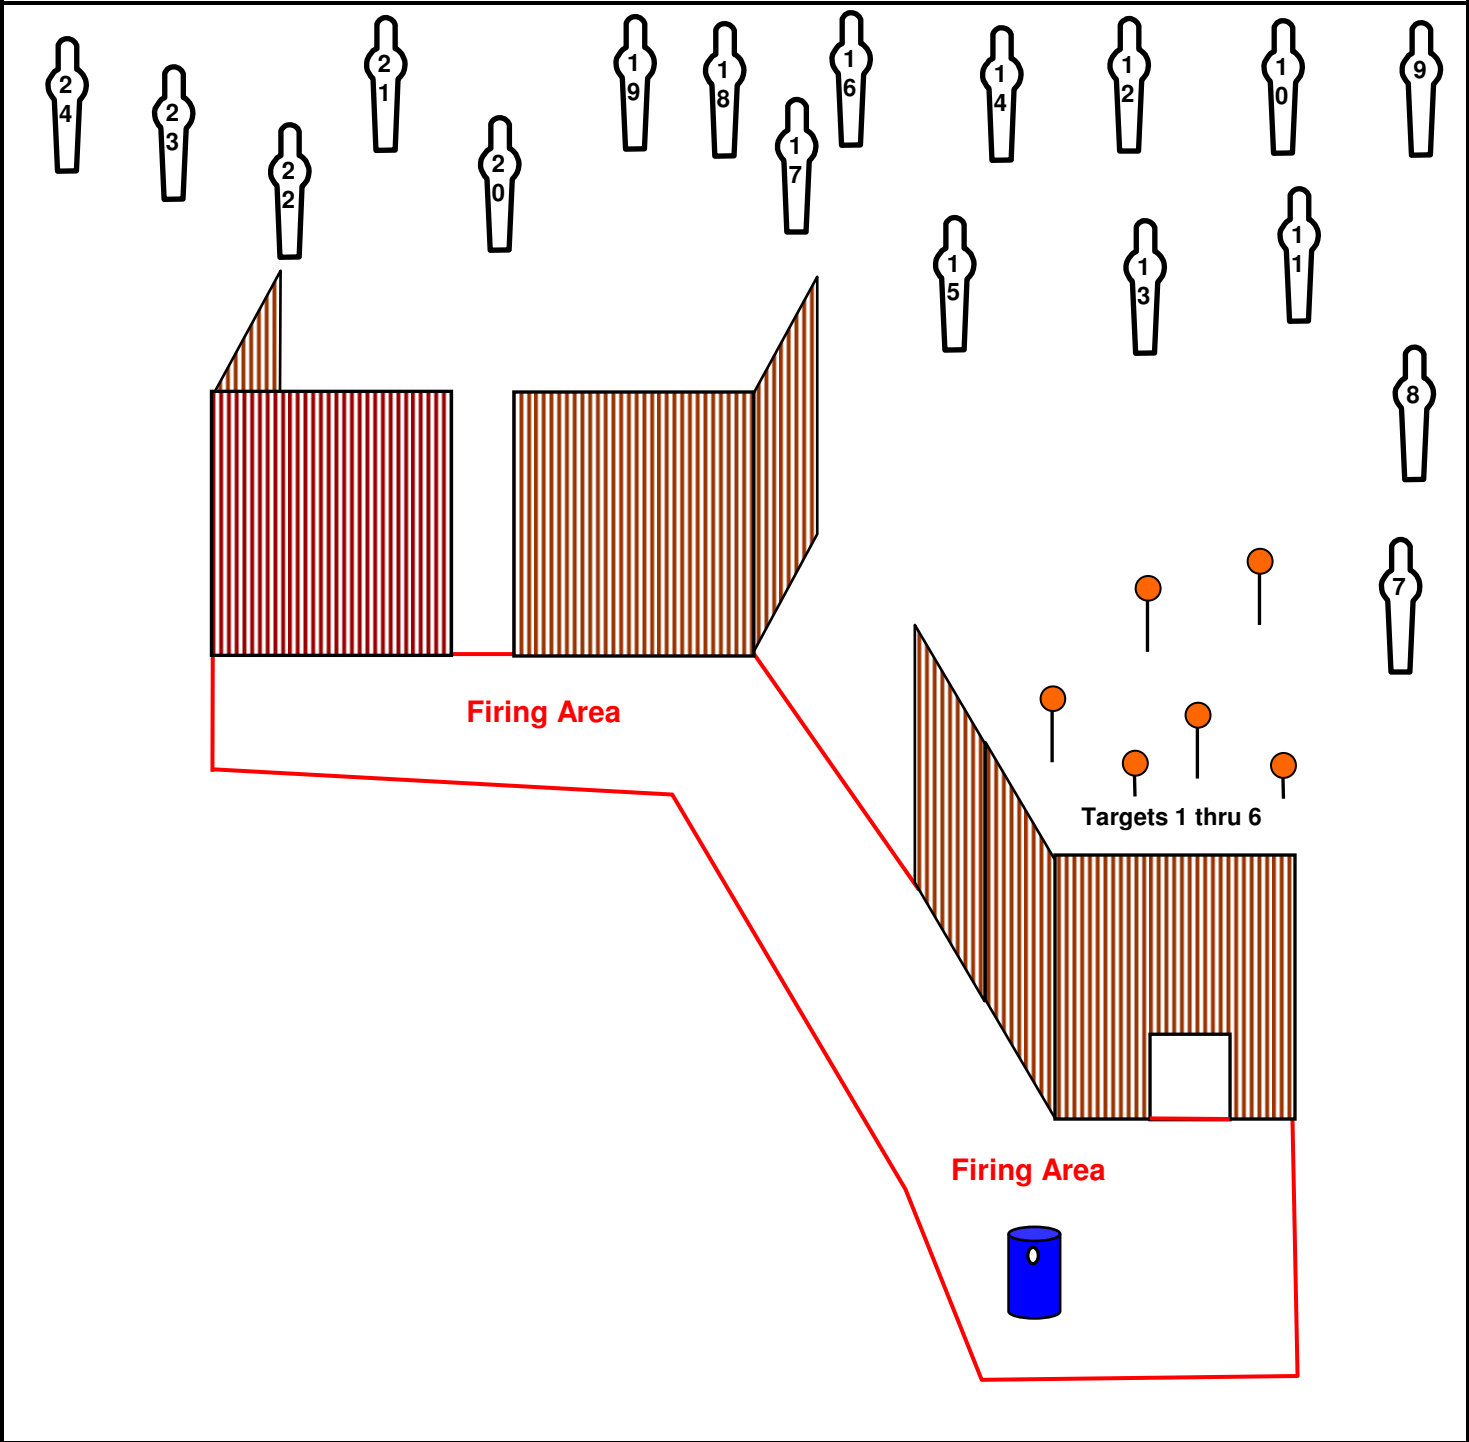

NRA TACTICAL POLICE COMPETITION

Course: 6	Course Name: Gotta Love the Shotgun	
Stage Type: Skill Based		Start/Stop: Shot Timer / Last Shot
Targets: 18 Steel & 6 Clay Bird	Scoring: TPC - Steel Must Fall / Birds must Break	
Firearms / Rounds Required: Shotgun = 24 Birdshot		
Start Position: Standing with loaded Shotgun at Shoulder Ready, Safety ON, muzzle touching mark on barrel. Head cannot be touching stock, must be upright.		
Course Description: On start signal engage Clay Targets 1 thru 6 and Steel Targets 7 thru 24 as seen from within the Firing Area.		

NRA TACTICAL POLICE COMPETITION - COURSE MATERIAL & SUPPLIES

Course: 6

Course Name: *Gotta Love the Shotgun*

Course Material & Supplies

- Shot Timer
- Scorecards
- RO Clipboard
- Steel Targets = 18
- Clay Bird holders = 6
- Clay Targets = 600
- White Spray Paint for Steel
- Fence Sections = 7 – One with low port
- Material to make Control Lines
- Barrel = 1
- Pup Up tent for RO Shade
- RO Table
- Loading – Unloading Table
- Other: