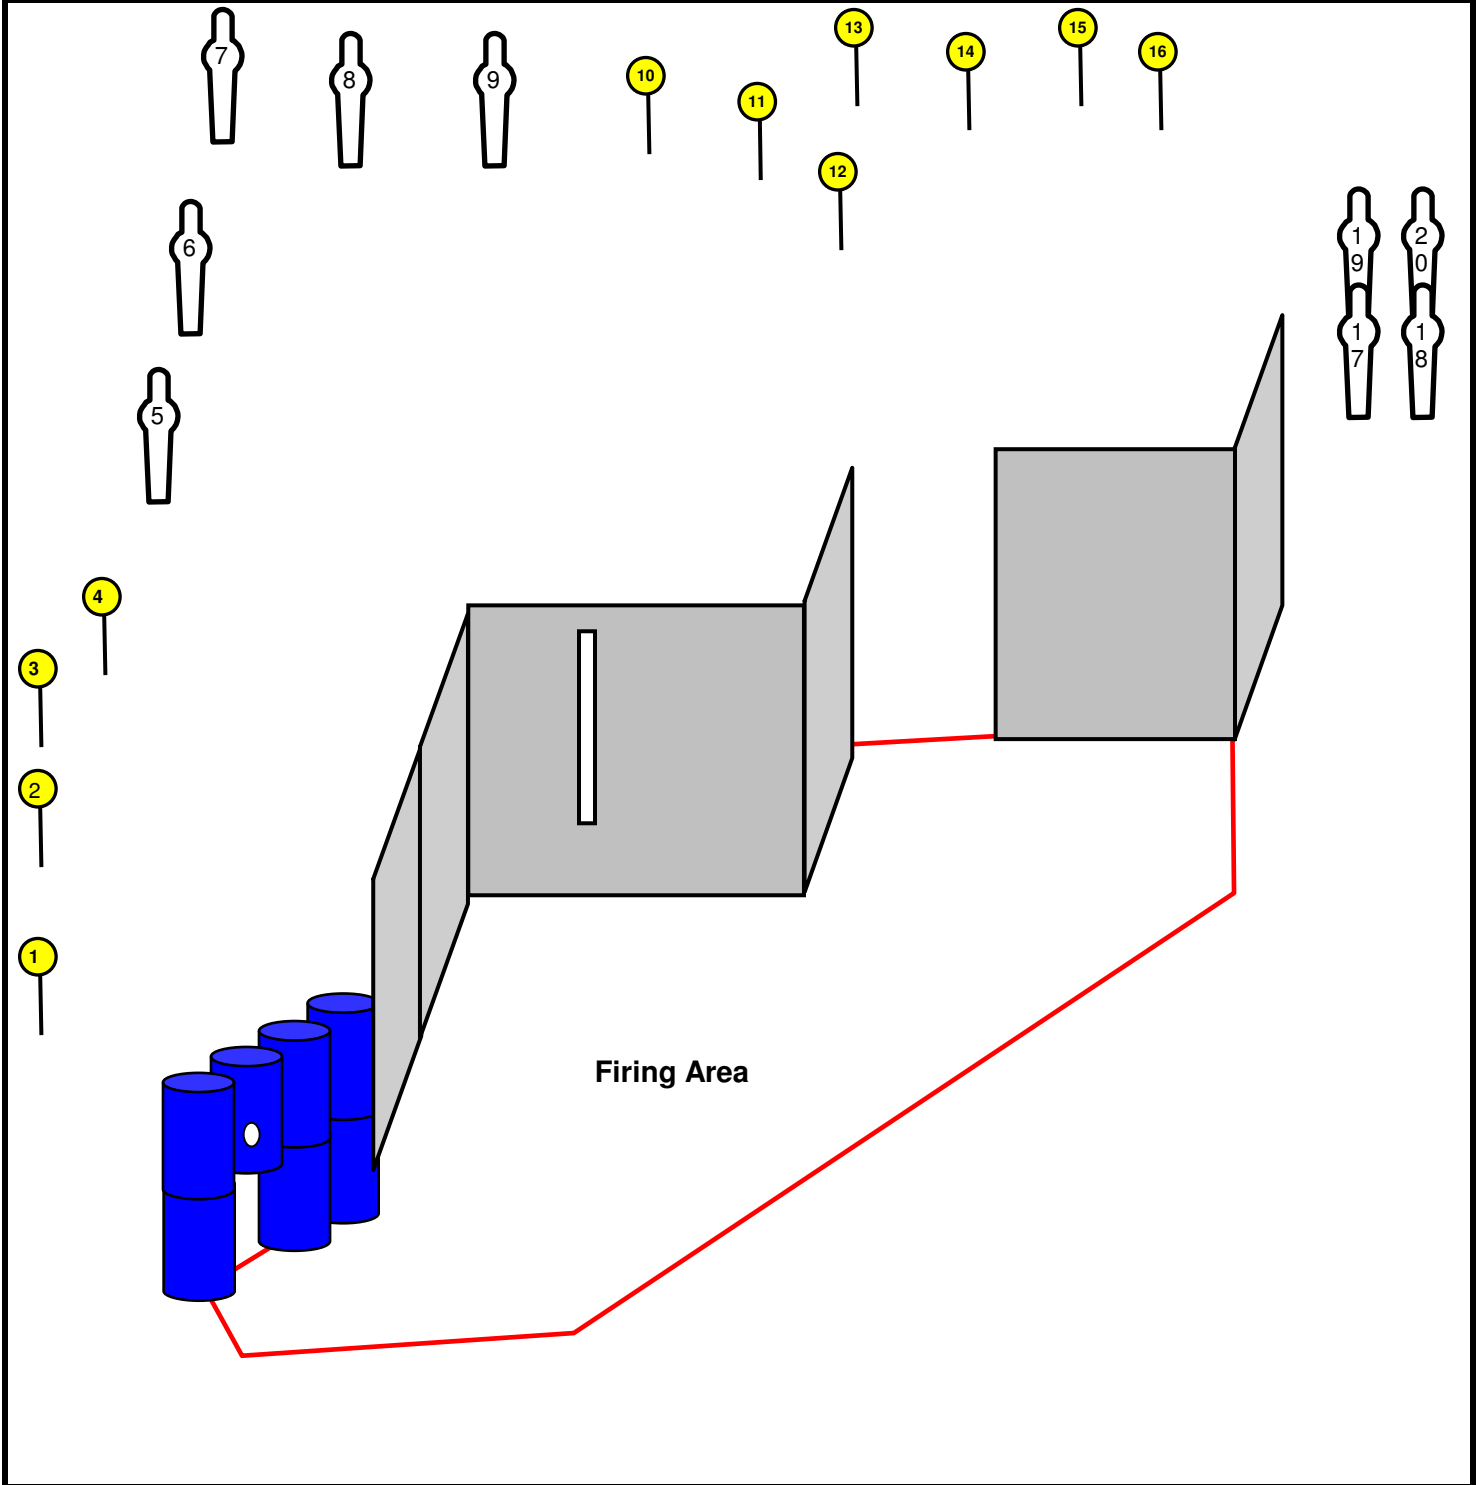

NRA TACTICAL POLICE COMPETITION - COURSE OF FIRE

Course: 1	Course Name: Keep It Running !
Course Type: Skill Based	Start/Stop: Shot Timer / Last Shot
Targets: 9 Steel & 11 Clays	Scoring: TPC - Steel Must Fall / Clay Birds Must Break
Firearms / Rounds Required: Duty Shotgun = 20 Birdshot	
Start Position: Standing with Duty Shotgun loaded at Shoulder Ready. Muzzle touching painted mark on barrel.	
Course Description: On the Start Signal, from within the Firing Area, engage Clay and Steel Threat Targets 1 thru 18 as seen. Walls and barrels are visual barriers only.	

Course Material & Supplies

- ❑ Shot Timer
- ❑ Scorecards
- ❑ RO Clipboard
- ❑ Staple Gun & Staples
- ❑ Ink Pens
- ❑ Plastic Folder (for completed score cards)
- ❑ 13 Clay Bird Stands (2 for spares)
- ❑ 1650 Clay Birds
- ❑ Steel Poppers Full-size – 4 Handgun Grade
- ❑ Steel Popper US popper size – 5 Handgun Grade
- ❑ White Spray Paint for Steel
- ❑ Barrels = 7
- ❑ Wall Section = 7
- ❑ Wall Supports = 14
- ❑ 10” or 12” spike for wall supports
- ❑ Material to make Control Lines
- ❑ Table for shotgun pre-loading / unloading
- ❑ Pop-Up tent for RO shade